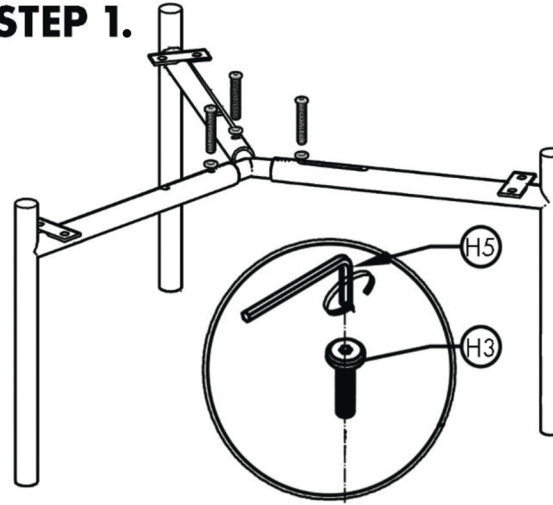

PARTS AND HARDWARE.

PARTS LIST

No.	DESCRIPTION	IMAGE	Q'TY
P1	CONCRETE TOP		01
P2	Steel Leg		03
P3	Steel support bar		01

HARDWARE LIST

No.	DESCRIPTION	IMAGE	Q'TY
H1	BOLT M8x50		03
H2	BOLT M8x30		06
H3	BOLT M8x15		03
H4	WASHER		09
H5	ALLEN KEY		01

NOTES.

Thank you for purchasing this quality product! Be sure to check all packing material carefully for small part that may have come loose inside the carton during shipping.

CAUTION: The item is heavy, assembly should be performed by two people.

STEP 1.